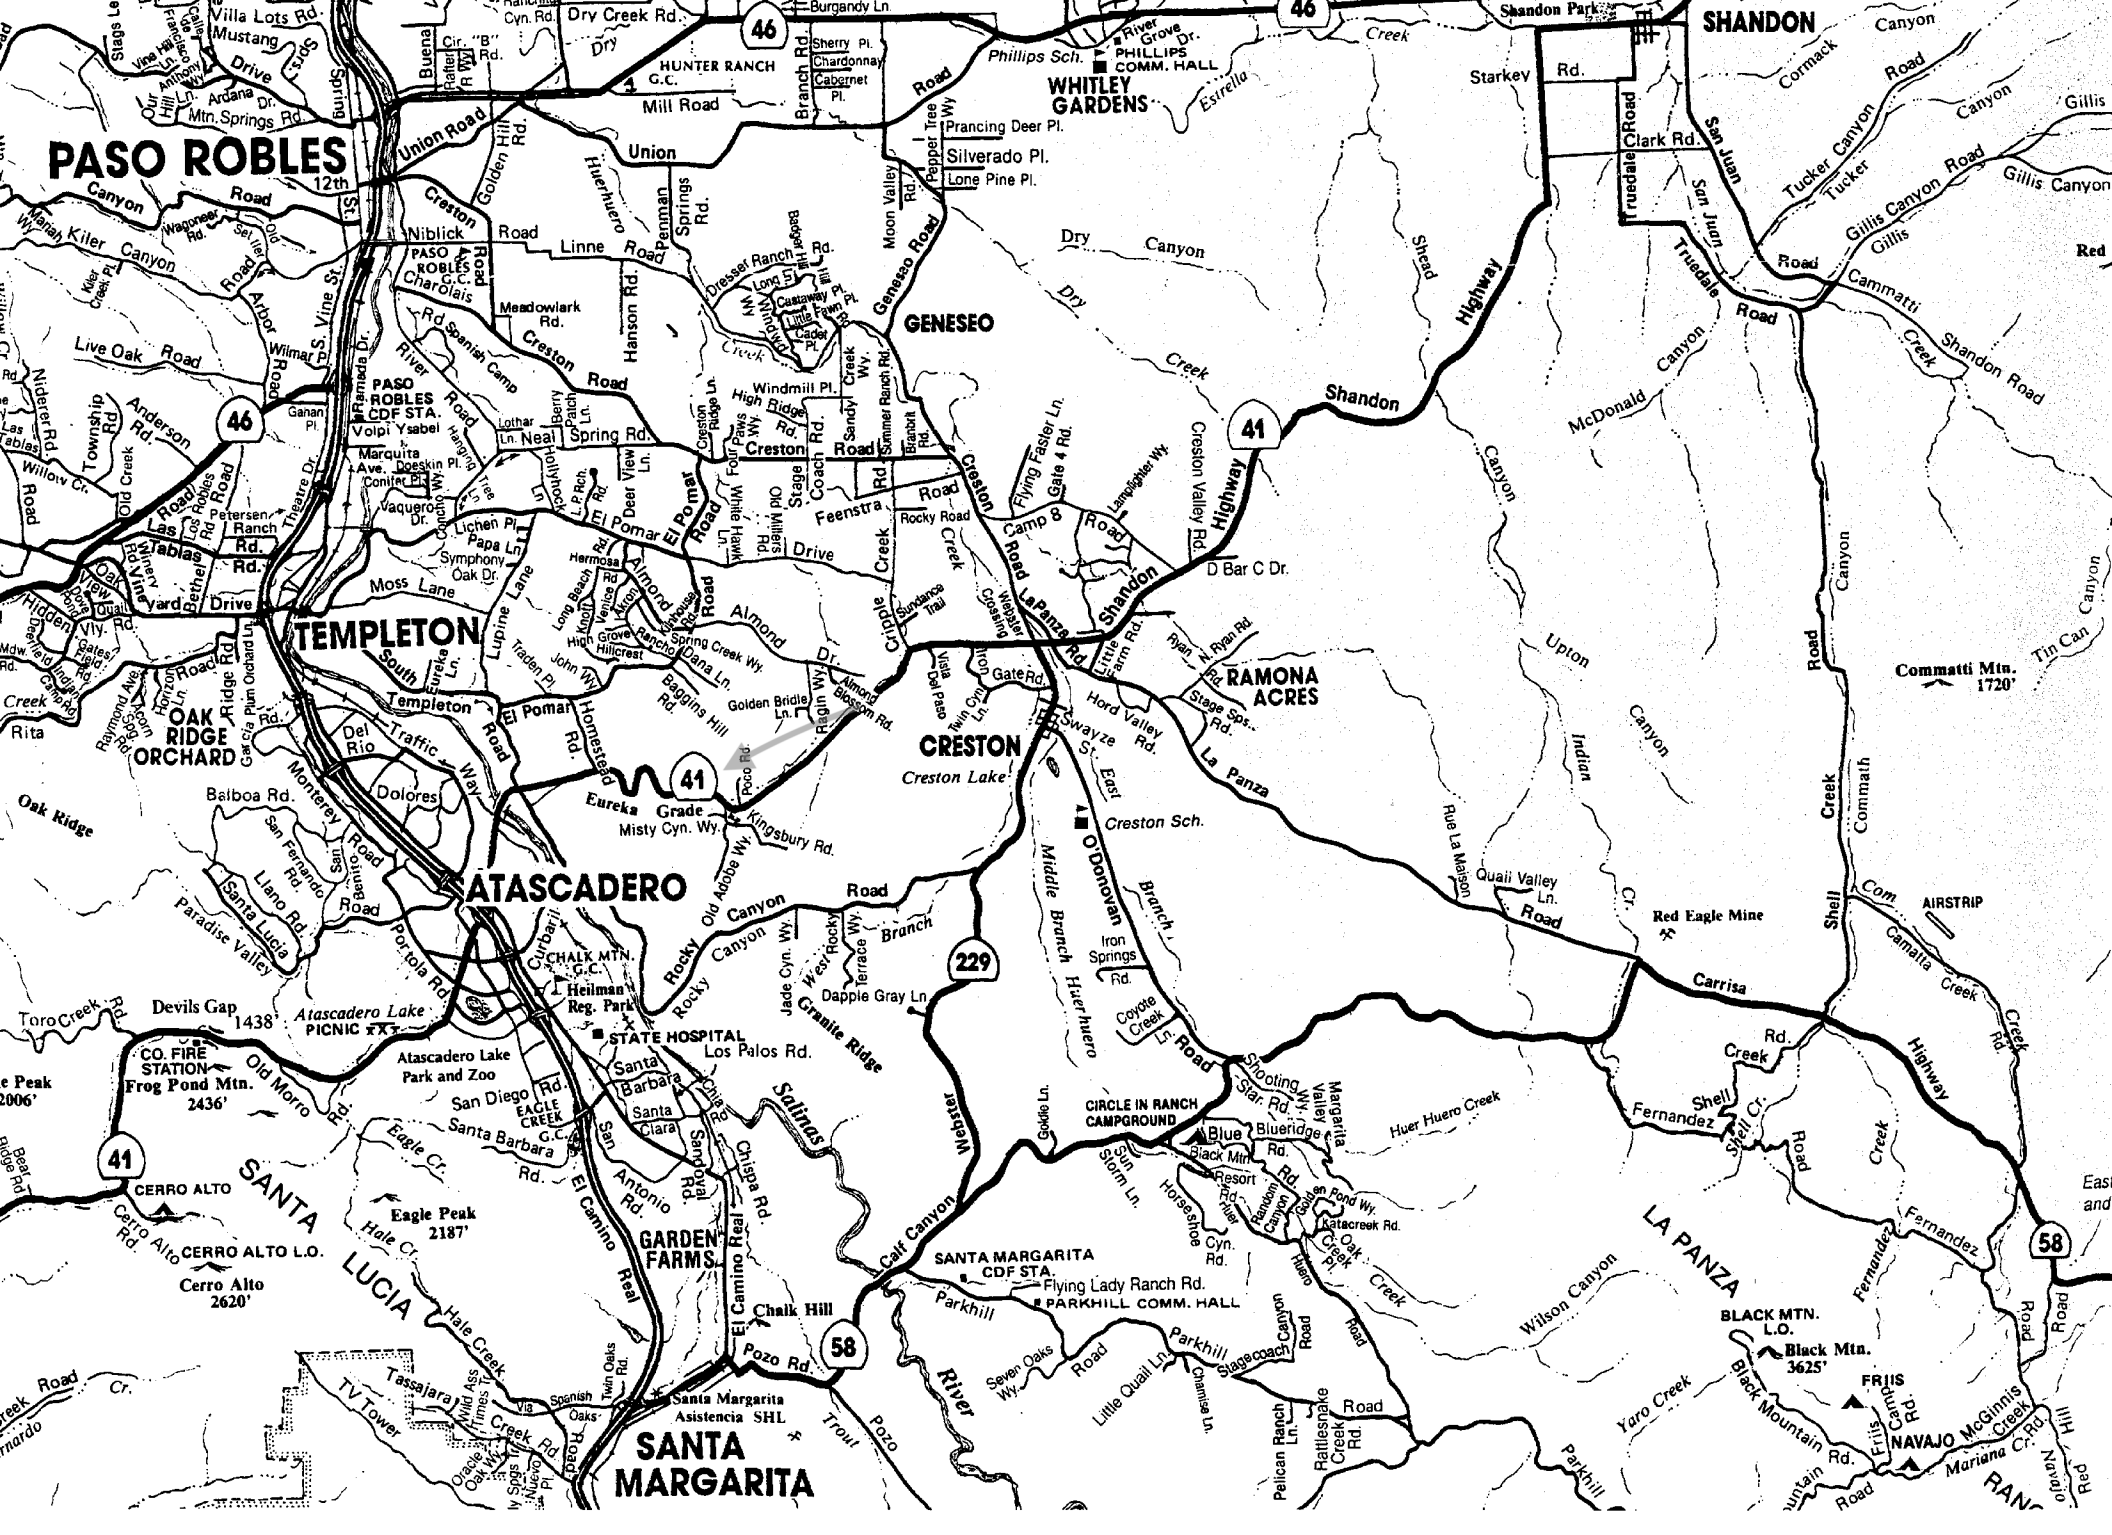

PASO ROBLES

SHANDON

GENESEO

TEMPLETON

RAMONA ACRES

CRESTON

ATASCADERO

SANTA LUCIA

GARDEN FARMS

SANTA MARGARITA

46

41

41

229

41

58

58

Commati Mtn. 1720'

PASO ROBLES

SHANDON

GENESEO

TEMPLETON

RAMONA ACRES

CRESTON

ATASCADERO

SANTA LUCIA

GARDEN FARMS

SANTA MARGARITA

WHITLEY GARDENS
Phillips Sch.
PHILLIPS COMM. HALL

C.O. FIRE STATION
Frog Pond Mtn. 2436'

STATE HOSPITAL
Los Palos Rd.

SANTA MARGARITA
CDF STA.
PARKHILL COMM. HALL

BLACK MTN. L.O.
Black Mt. 3625'

NAVAJO
McGinnis Creek
Mariana Cr. Rd.

Red Eagle Mine

Shell Creek

Wilson Canyon

FRISBEE

Rena a Malison

Huer Huero Creek

Yoro Creek

Black Mountain Rd.

McGinnis Creek
Mariana Cr. Rd.

Upton

Indian Canyon

Fernandez

East

McDonald Canyon

San Juan

Tucker Canyon

Gillis Canyon

Red

Commati Canyon

Tin Can Canyon

Shandon Highway

Shandon

Shandon Canyon

Shandon Canyon

Shandon Canyon

Shandon Canyon

Granite Ridge

Salinas

Parkhill

Stagcoach

Stagcoach

Stagcoach

Stagcoach

Stagcoach

Stagcoach

Stagcoach

Almond

Almond

Almond

Almond

Almond

Almond

Almond

Almond

Almond

Almond

Creston

Creston

Creston

Creston

Creston

Creston

Creston

Creston

Creston

Creston

HUNTER RANCH
G.C.

HUNTER RANCH
G.C.

HUNTER RANCH
G.C.

HUNTER RANCH
G.C.

HUNTER RANCH
G.C.

HUNTER RANCH
G.C.

HUNTER RANCH
G.C.

HUNTER RANCH
G.C.

HUNTER RANCH
G.C.

HUNTER RANCH
G.C.

46

41

41

229

41

58

58