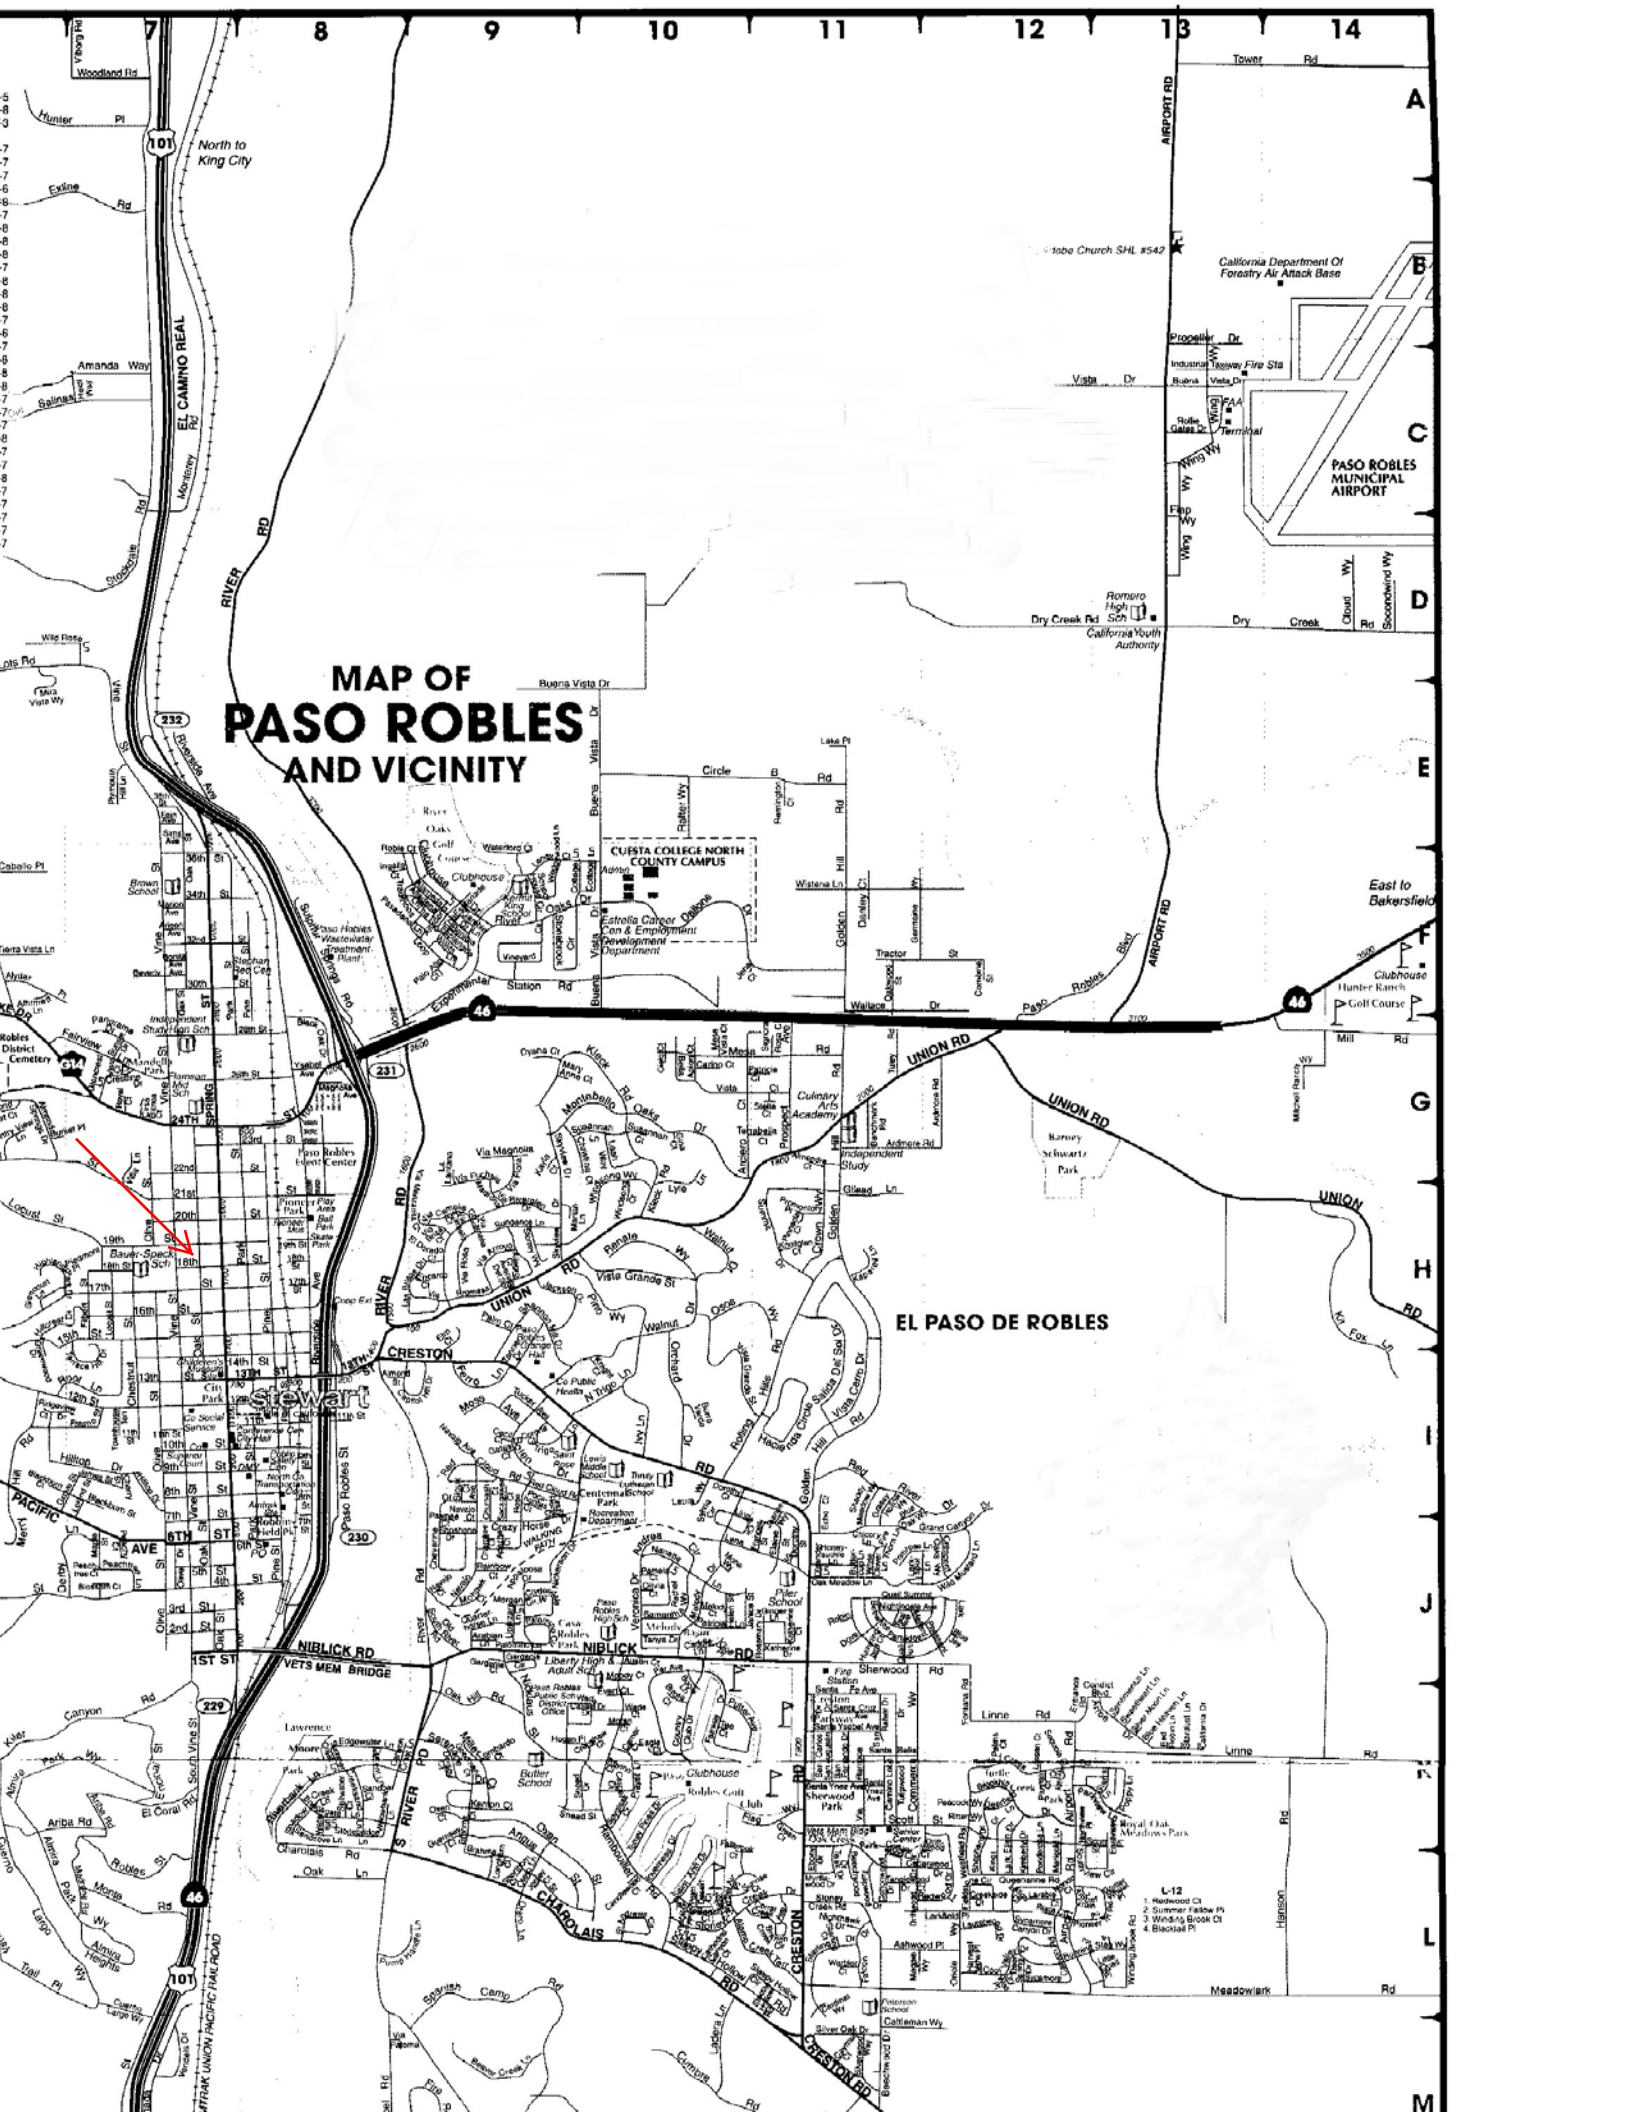

MAP OF PASO ROBLES AND VICINITY

EL PASO DE ROBLES

California Department Of Forestry Air Attack Base

PASO ROBLES MUNICIPAL AIRPORT

CUESTA COLLEGE NORTH COUNTY CAMPUS

EL PASO DE ROBLES